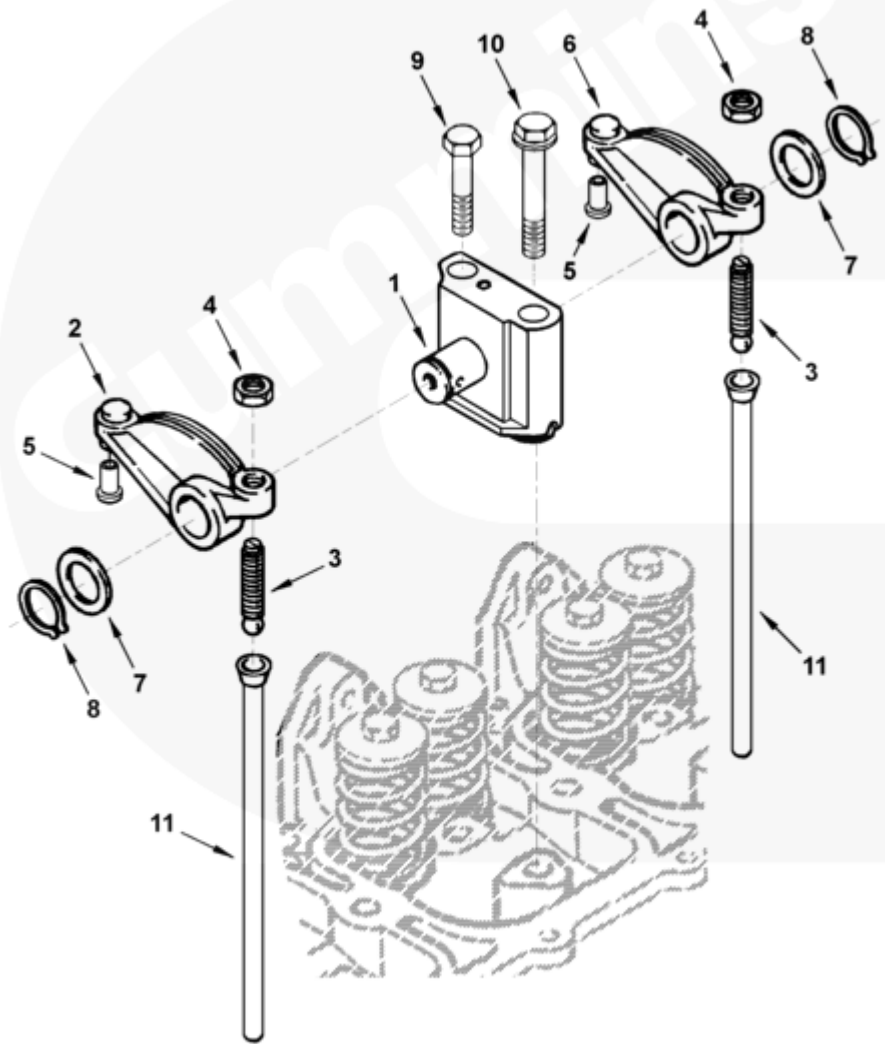

rh950ga

SMALL | MEDIUM | LARGE

Cart	Ref No	Part Number	Part Description	Required	Remarks
View My Cart					
		BP9704-01	Rocker Levers		Rocker Lever...(More)
					Engine Family: B Series
					Cylinders: 4
					P/N 3900706 can be used in
					place of 3934086.
<input type="checkbox"/>		3922488	Rocker Lever Shaft	4	
<input type="checkbox"/>	1	3911423	Rocker Lever Support	1	
		3922487	Rocker Lever Shaft	1	
	2	3910811	Rocker Lever	4	Intake

<input type="checkbox"/>					
		3910809	Rocker Lever	1	
	3	3900706	Slotted Set Screw	1	3/8 - 24 x 1 1/2 inch
<input type="checkbox"/>	4	3927692	Heavy Hexagon Nut	1	3/8 - 24 UNF - 2B
	5	3900705	Rocker Lever Insert	1	Purchase Higher Level
<input type="checkbox"/>	6	3910810	Rocker Lever	4	Exhaust
		3910808	Rocker Lever	1	
	3	3900706	Slotted Set Screw	1	3/8 - 24 x 1 1/2 inch
<input type="checkbox"/>	4	3927692	Heavy Hexagon Nut	1	3/8 - 24 UNF - 2B
	5	3900705	Rocker Lever Insert	1	Purchase Higher Level
<input type="checkbox"/>	7	3900245	Plain Washer	8	M19
<input type="checkbox"/>	8	3900242	Retaining Ring	8	
<input type="checkbox"/>	9	3901221	Hexagon Head Cap Screw	4	M8 X 1.25 X 75
<input type="checkbox"/>	10	3920781	Hexagon Flange Head Cap Screw	4	
<input type="checkbox"/>	11	3923262	Push Rod	8	